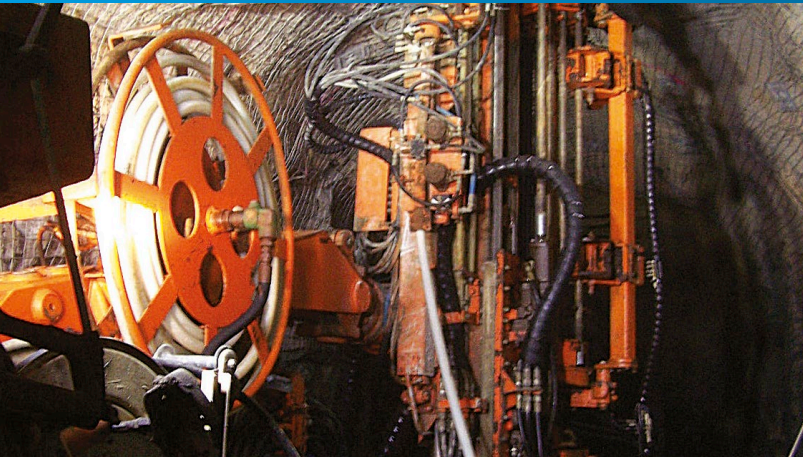

# Cablebolting

Macmahon Underground Mining

**Macmahon is widely recognised as Australia's leader in underground mechanised cable bolt installation. Macmahon has produced exceptional results for its clients, delivering added value in terms of safety, efficiency, quality and significantly enhanced site productivity. Flexibility, combined with technical innovation and experience, ensures Macmahon consistently exceeds client expectations.**

Macmahon's cablebolting operations are structured to ensure maintenance and supervision are well catered for and that each team can operate independently on site. Where conditions permit, installation of more than 5,500m single or twin strand cable bolts per month can be reliably achieved.

Macmahon's cable bolting rigs are also regularly used for production drilling. Upholes and downholes with diameters of 51mm to 64mm are typically drilled with the cable bolting rigs, however larger hole diameters up to 76mm can also be achieved. Macmahon also provides plating and tensioning services using an integrated tool carrier if required.